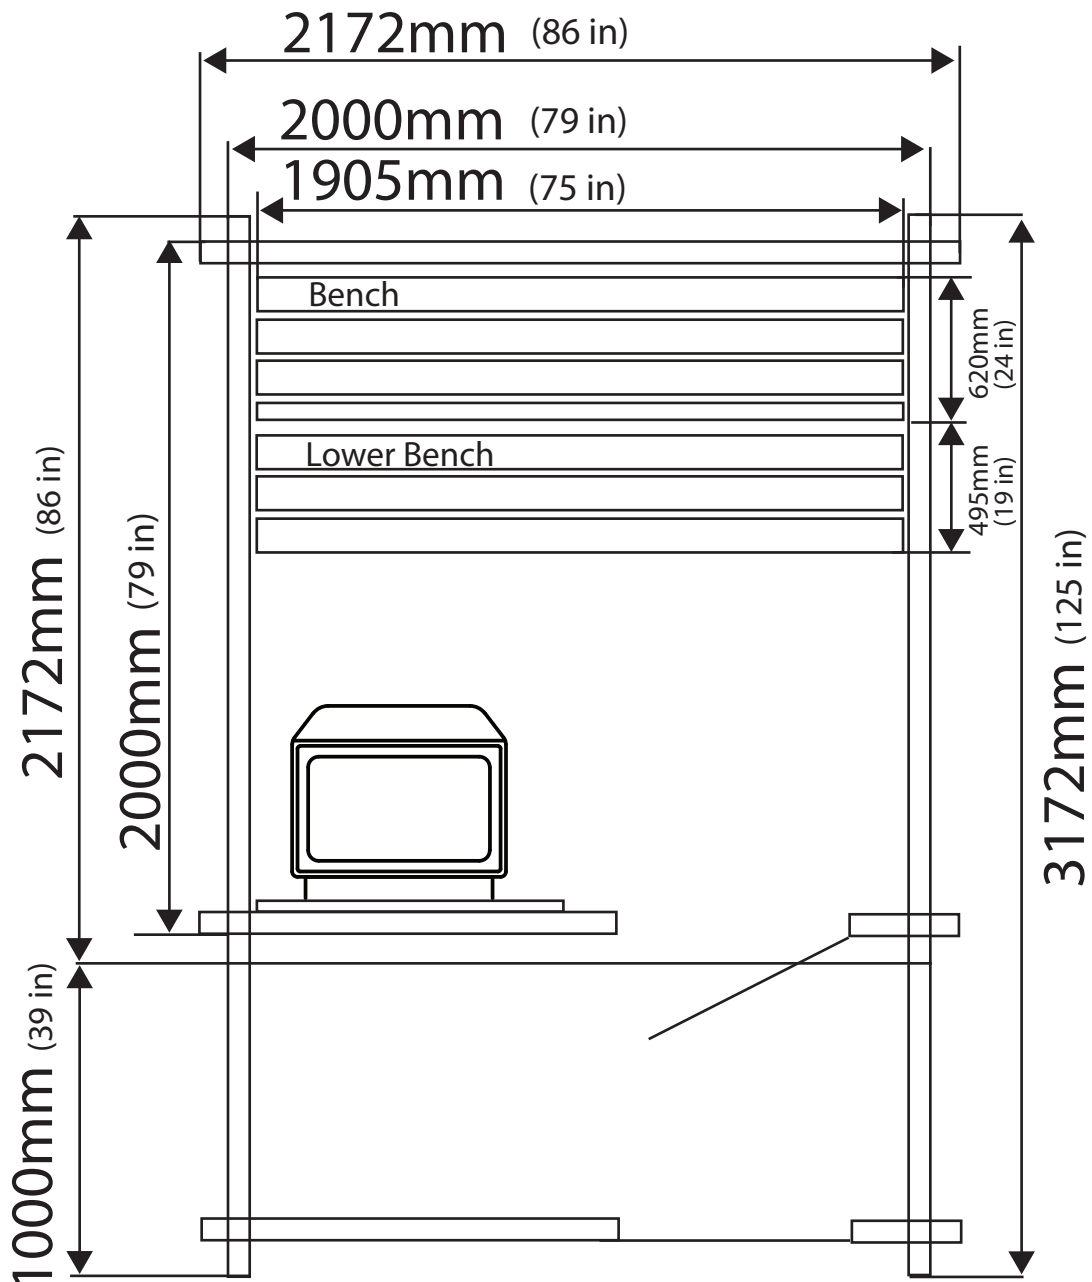

Allegheny

Sauna Interior Height: 2337mm (92in)

Sauna Exterior Height: 2134mm (84in)

*All dimensions are approximate

HARVIA