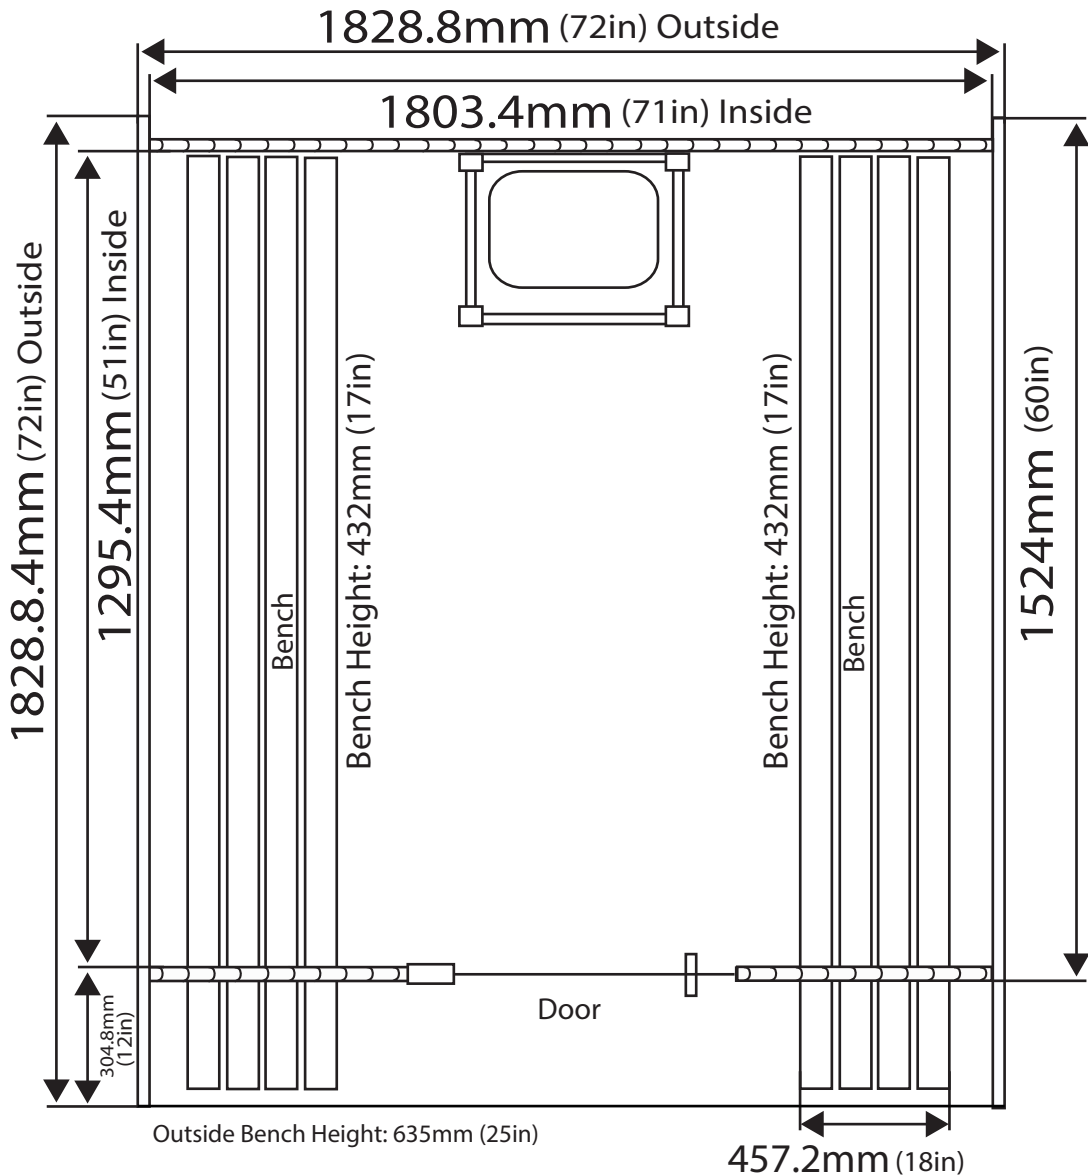

Audra

5+1 Canopy Barrel Sauna 4 Person

Sauna Interior Height: 1829mm (72in)

Sauna Exterior Height: 1956mm (77in)

*All dimensions are approximate