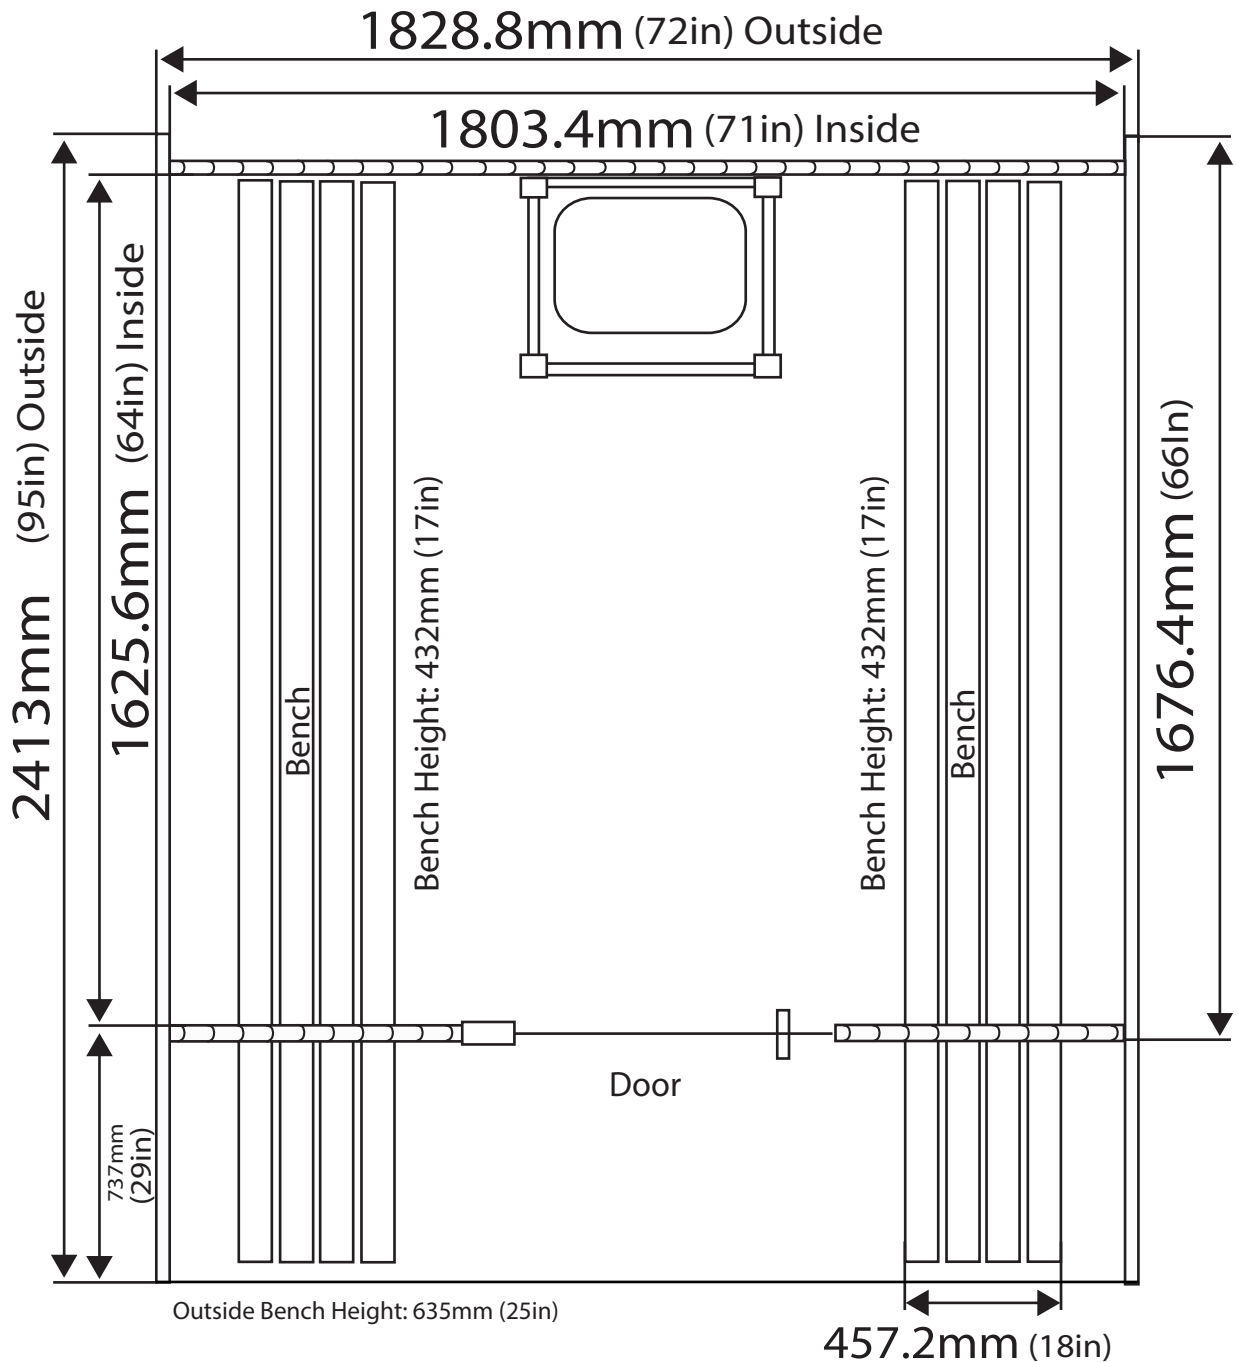

# Charleston

6X8 Canopy Barrel Sauna 4 Person

Sauna Interior Height: 1829mm (72in)

Sauna Exterior Height: 1956mm (77in)

\*All dimensions are approximate