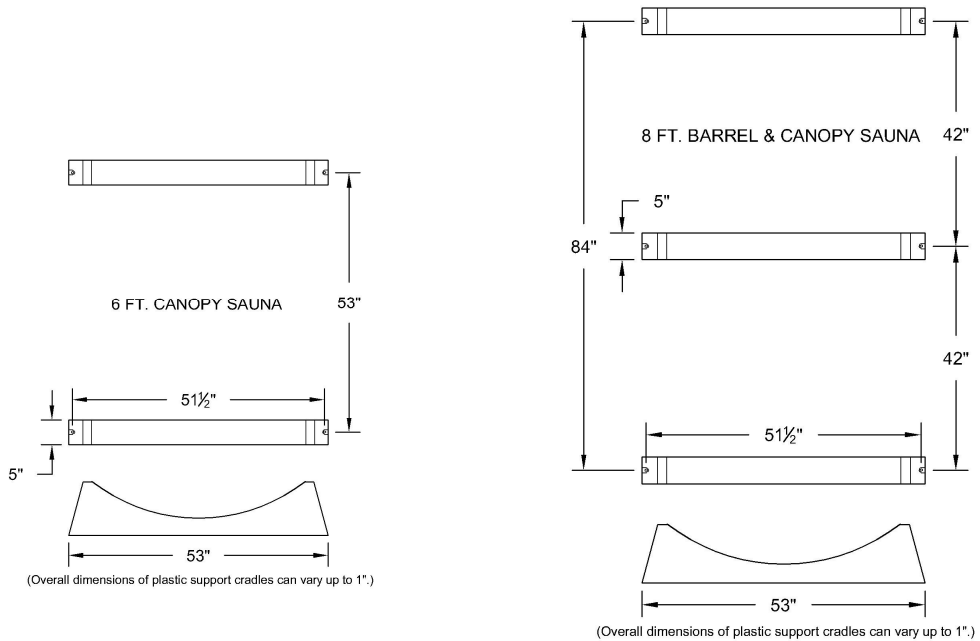

# Cradle Placement Guide

Note: For the 8' Grandview Sauna, a fourth cradle is added. The two center cradles are to be evenly spaced between the end cradles.