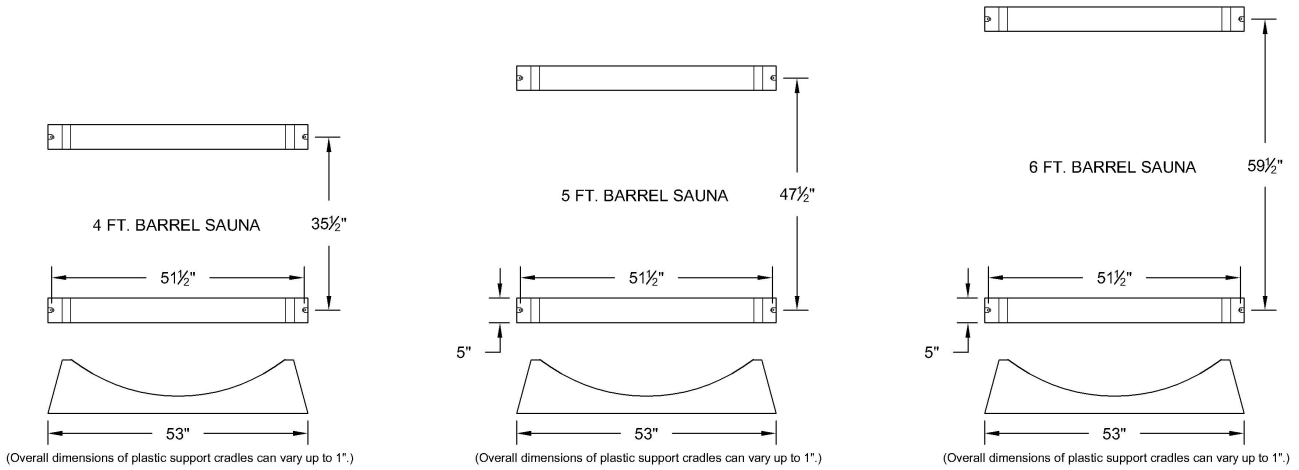

# Cradle Placement Guide

Note: For the 8' Grandview Sauna, a fourth cradle is added. The two center cradles are to be evenly spaced between the end cradles.