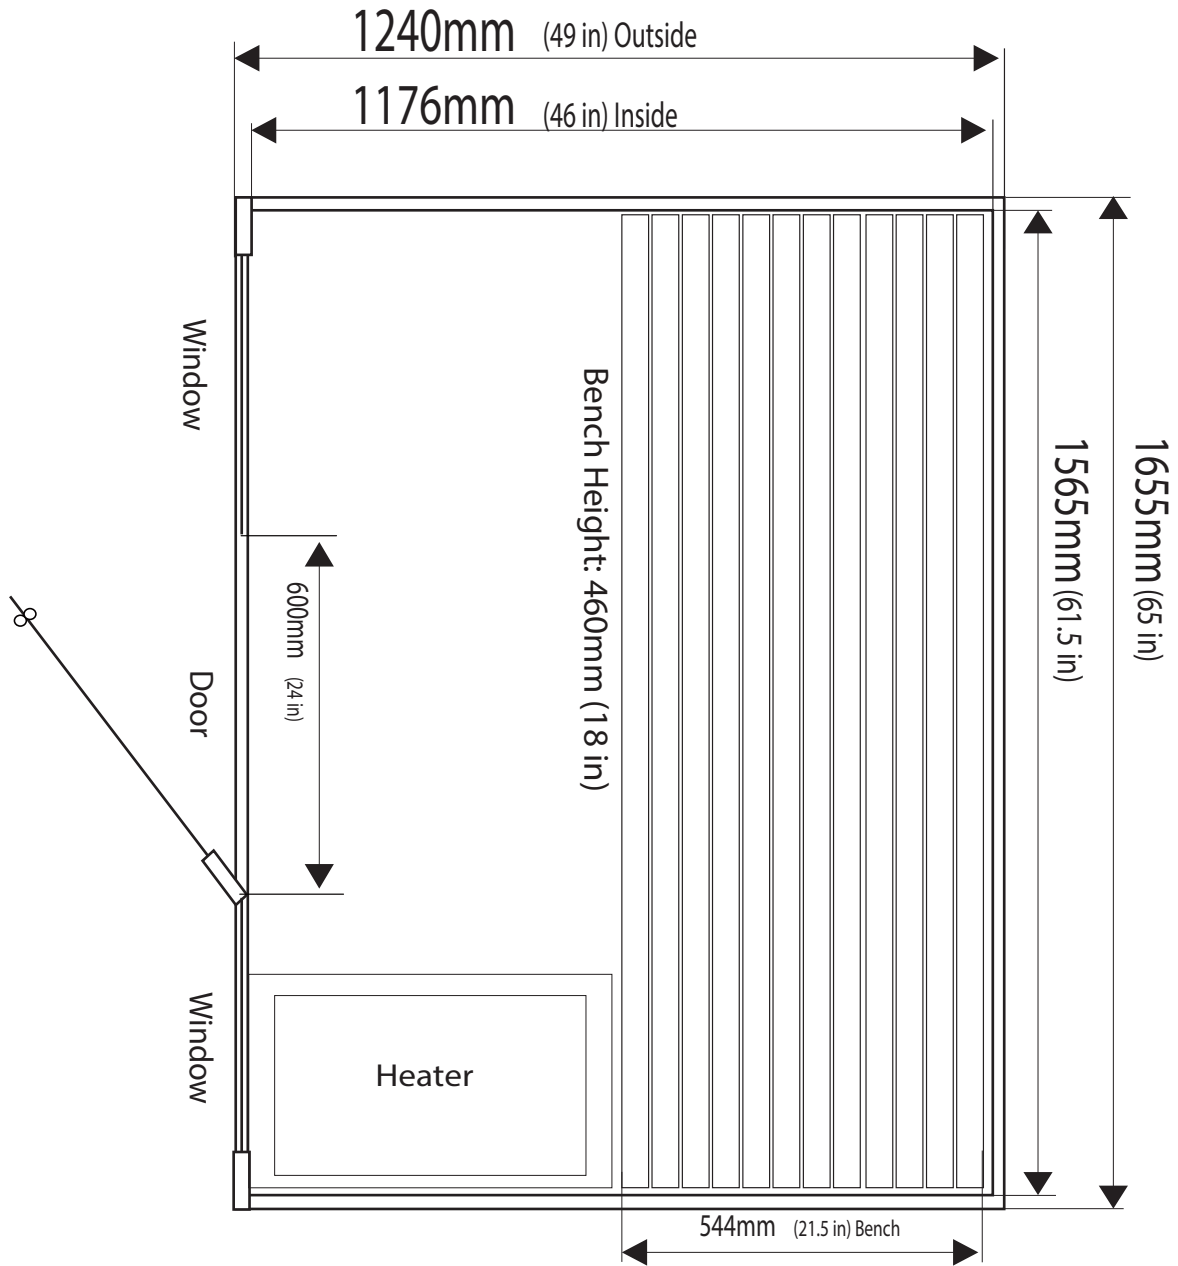

# Hampton

Height: 2000mm (79 in) Outside  
1890mm (74.5 in) Inside