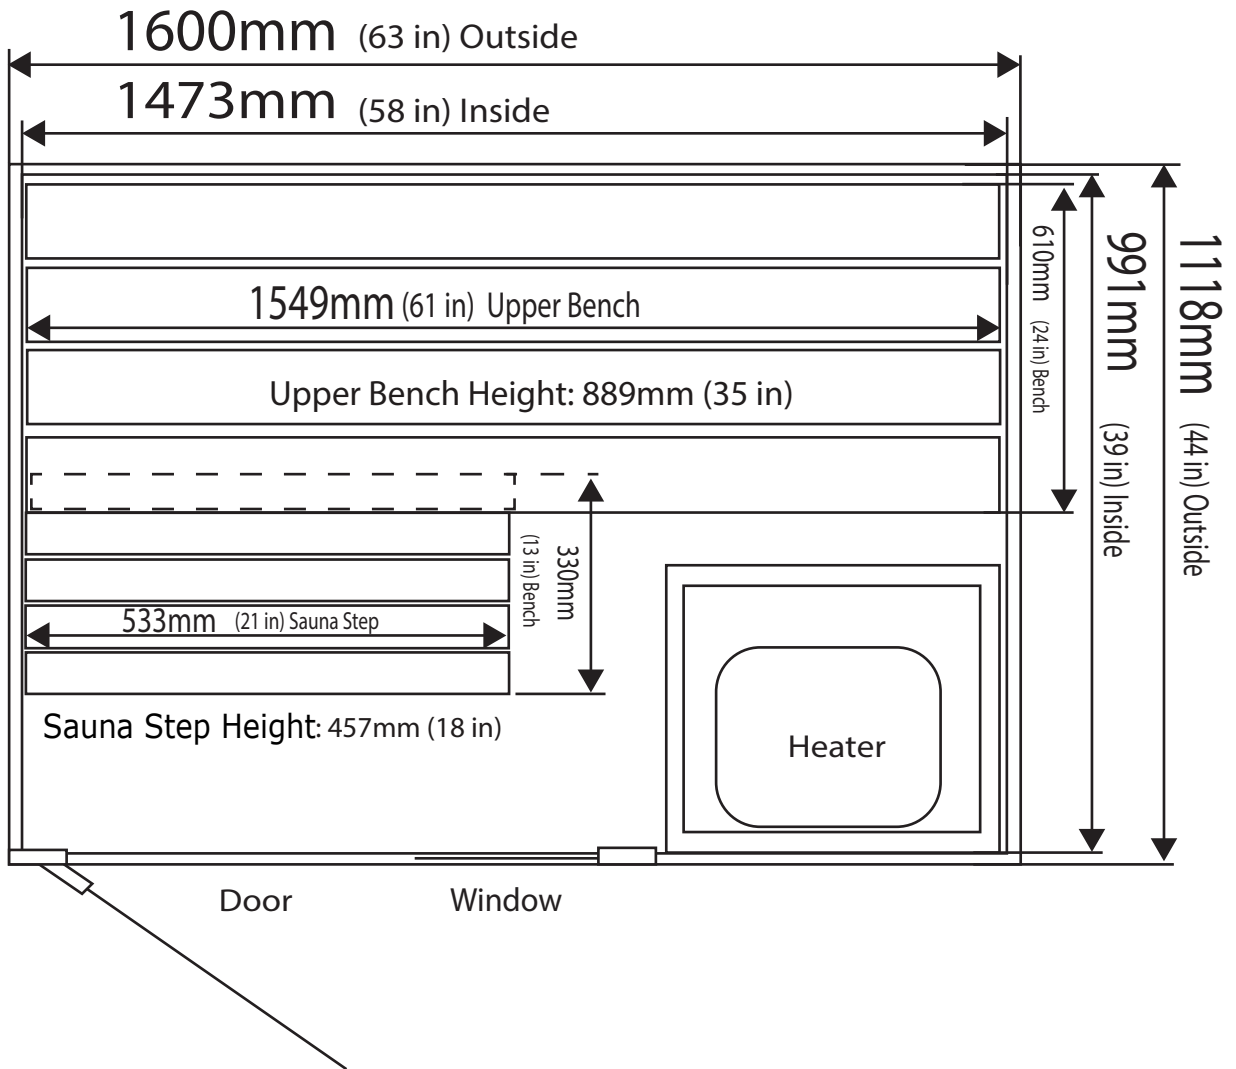

Hillsboro

Height: 2032mm (80 in) Outside
1981mm (78 in) Inside