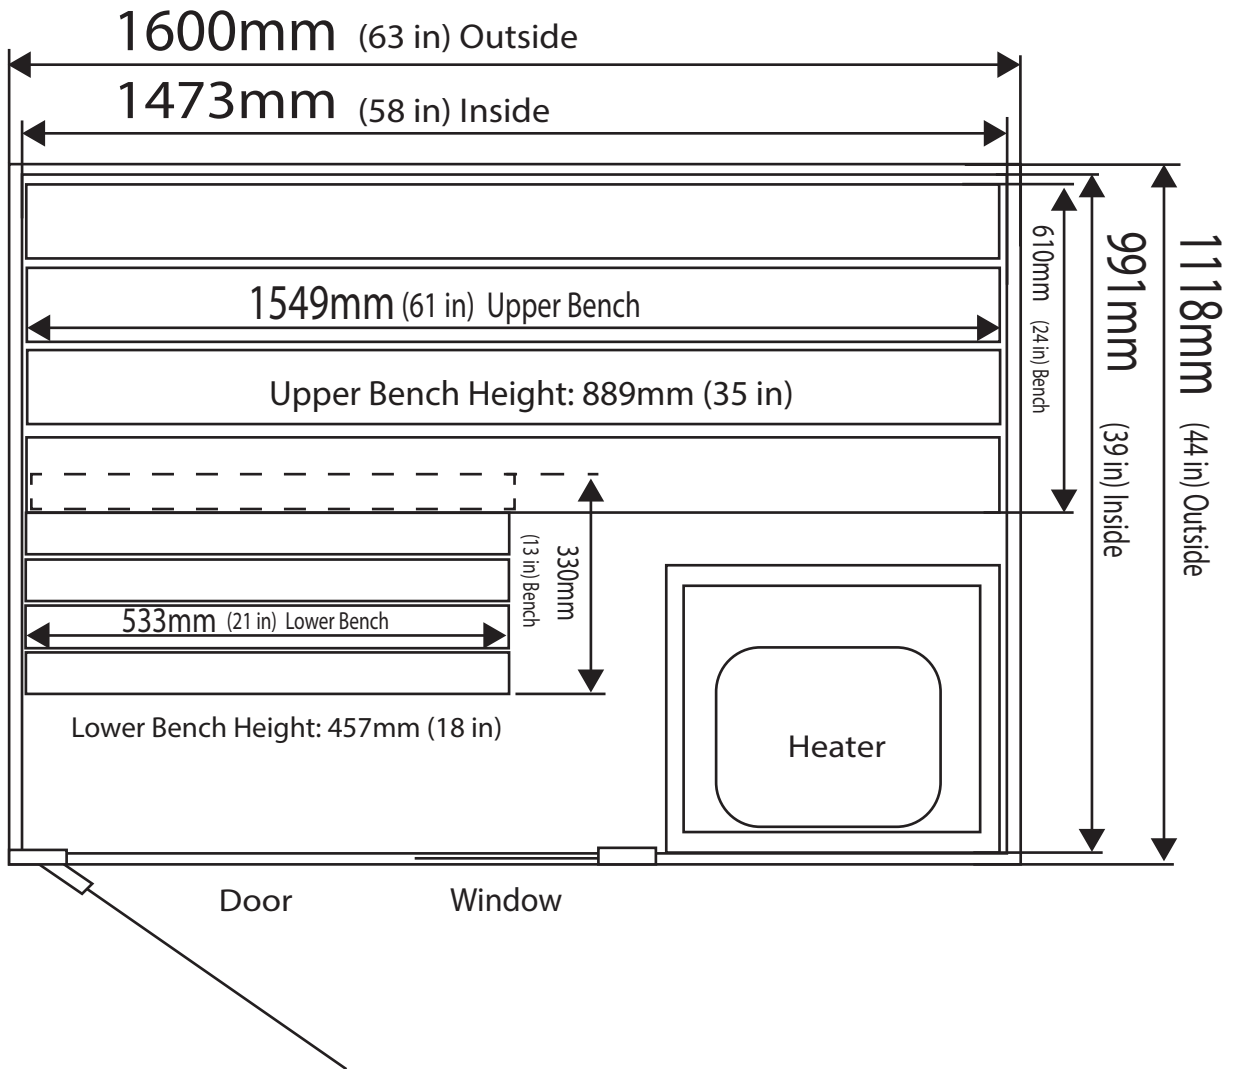

# Hillsboro

Height: 2032mm (80 in) Outside  
1981mm (78 in) Inside