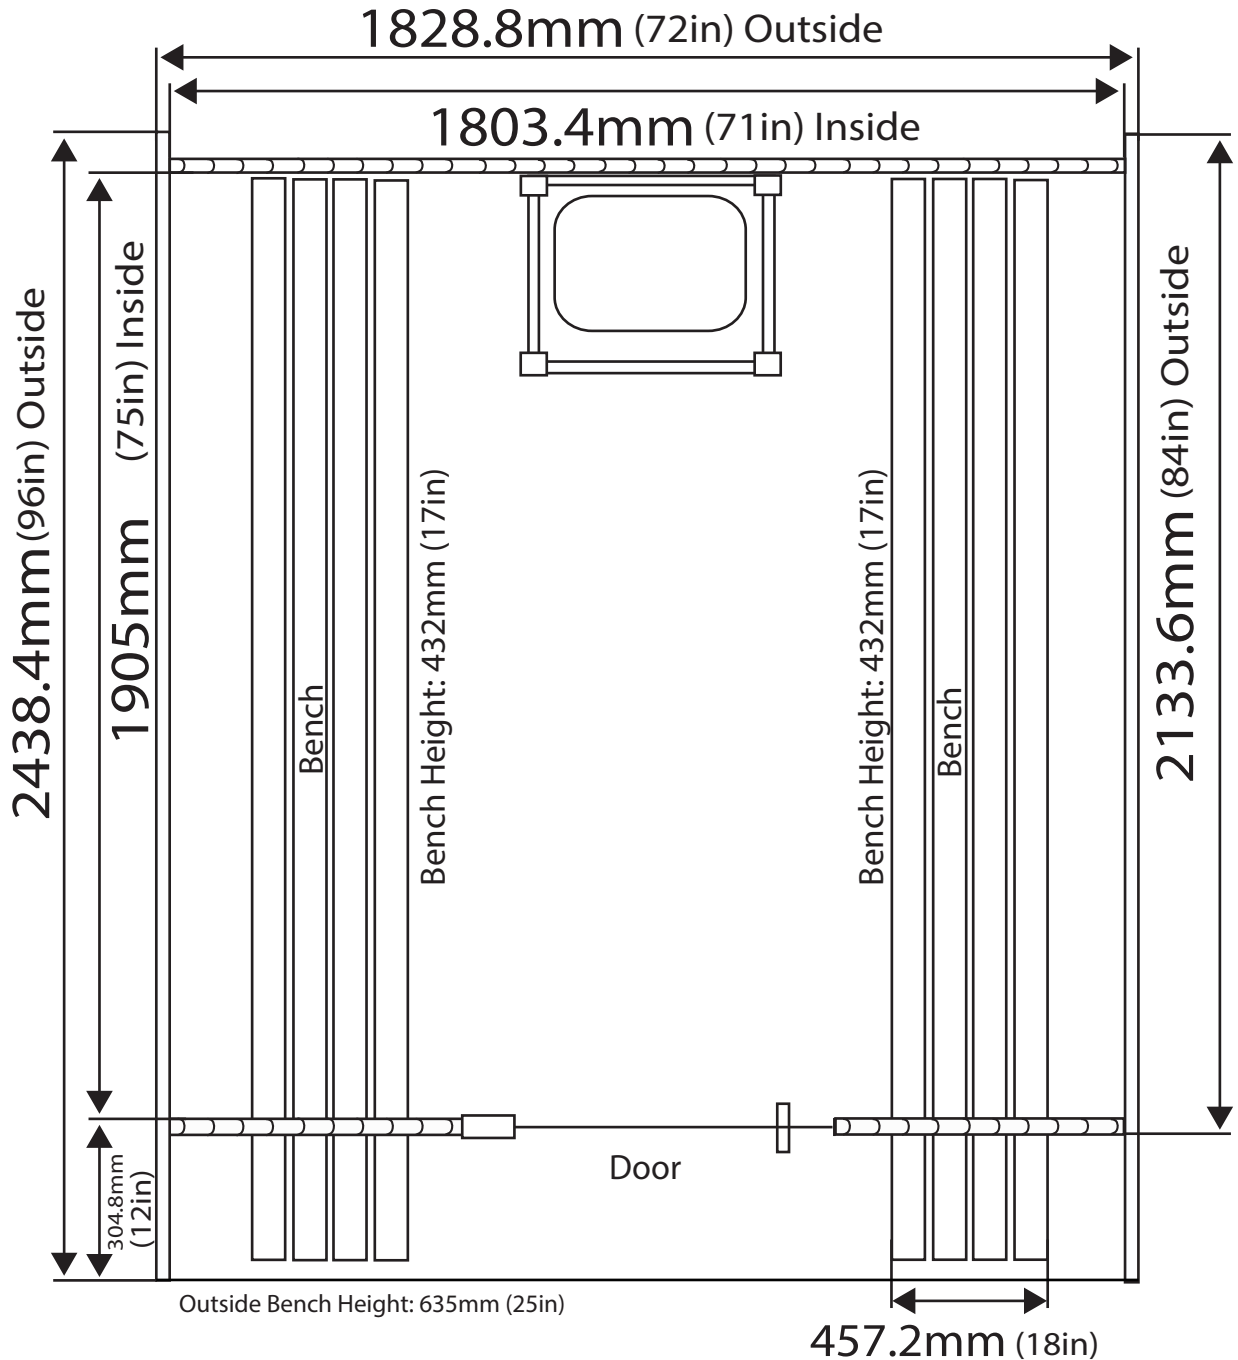

Huntington

7+1 Canopy Barrel Sauna 6 Person

Outside Bench Height: 635mm (25in)

Sauna Interior Height: 1829mm (72in)

Sauna Exterior Height: 1956mm (77in)

*All dimensions are approximate