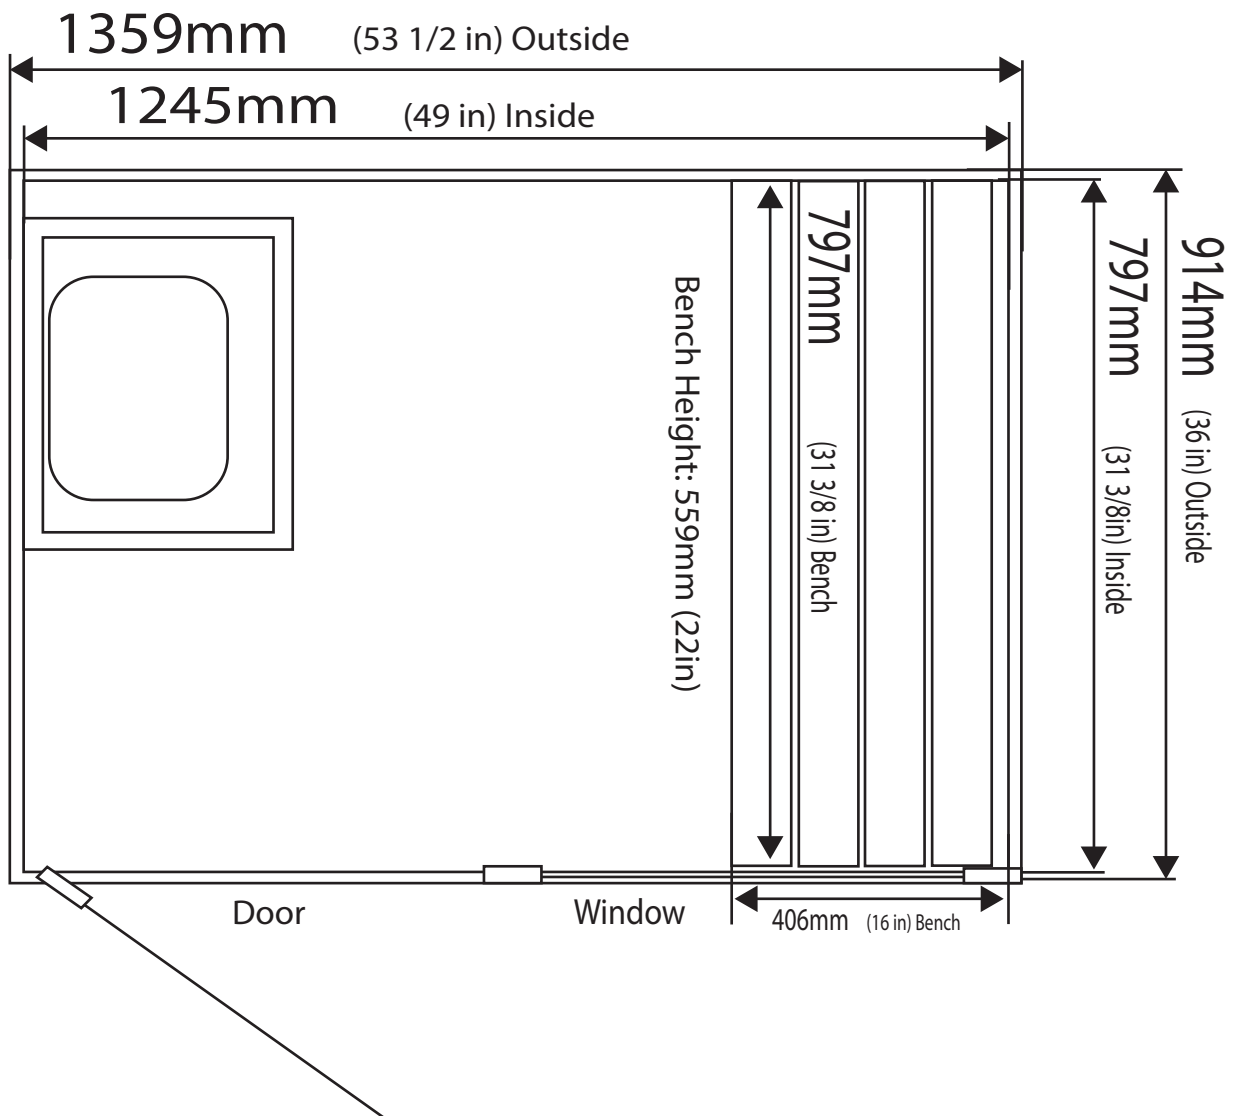

Logan

Height: 2032mm (80 in) Outside
1956mm (77 in) Inside