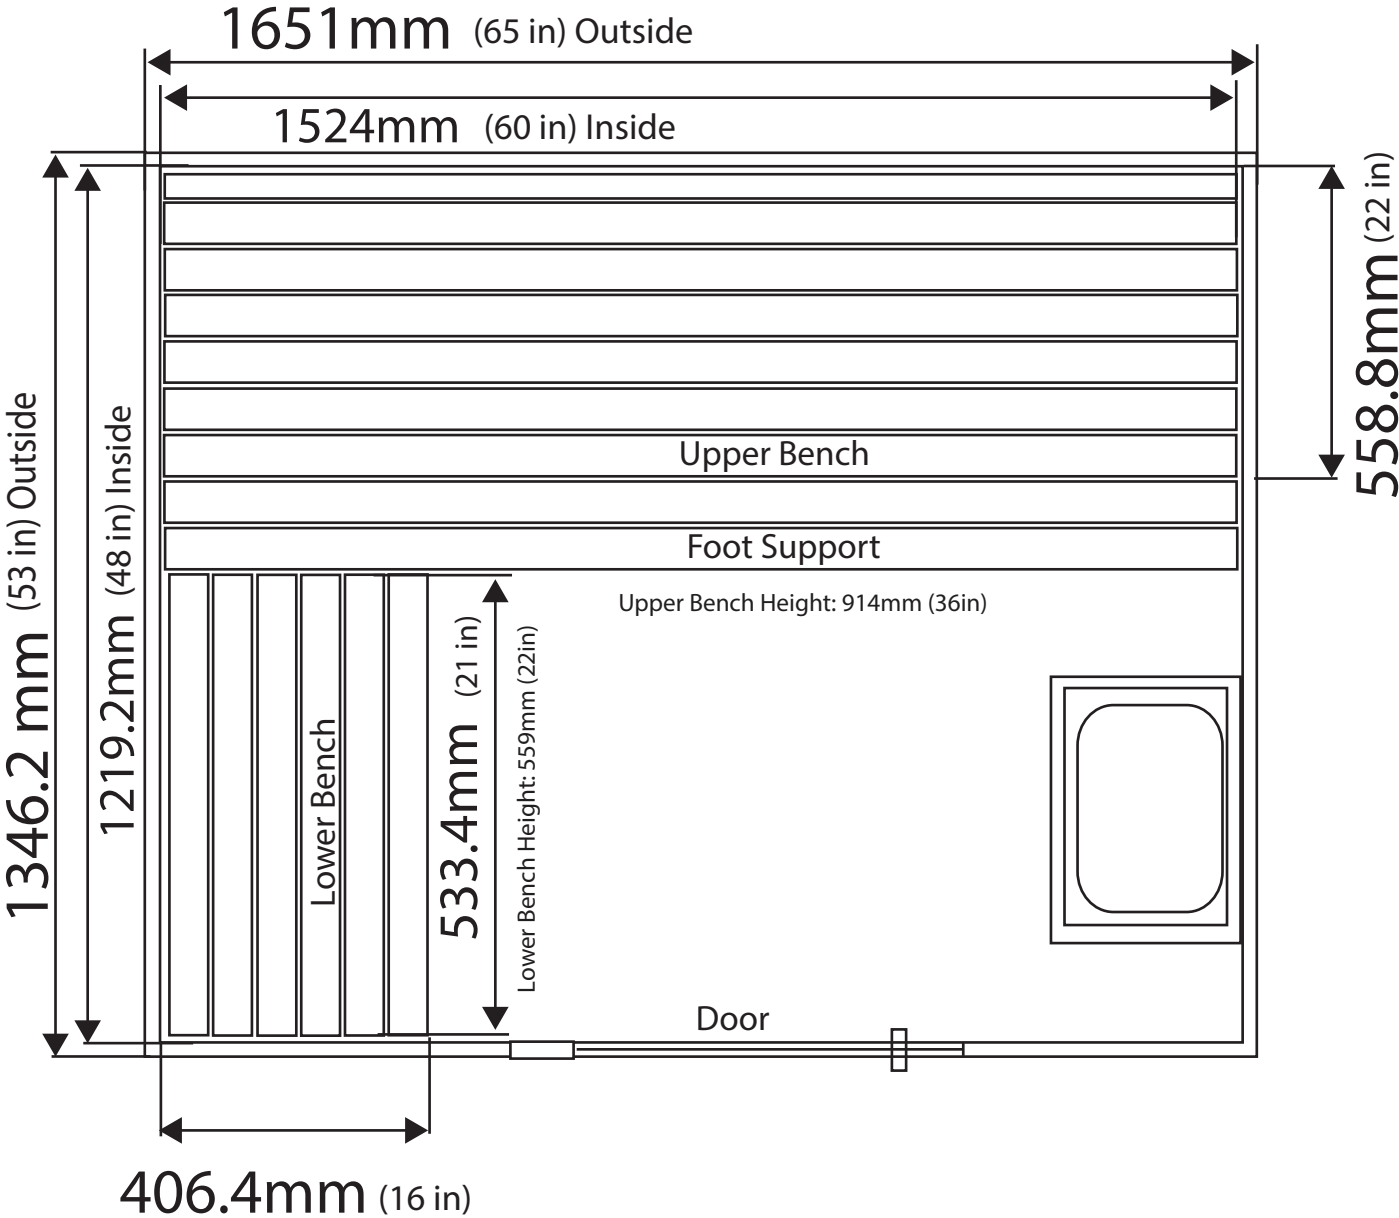

Madison

Sauna Interior Height: 2032mm (80in)

Sauna Exterior Height: 1956mm (77in)

*All dimensions are approximate