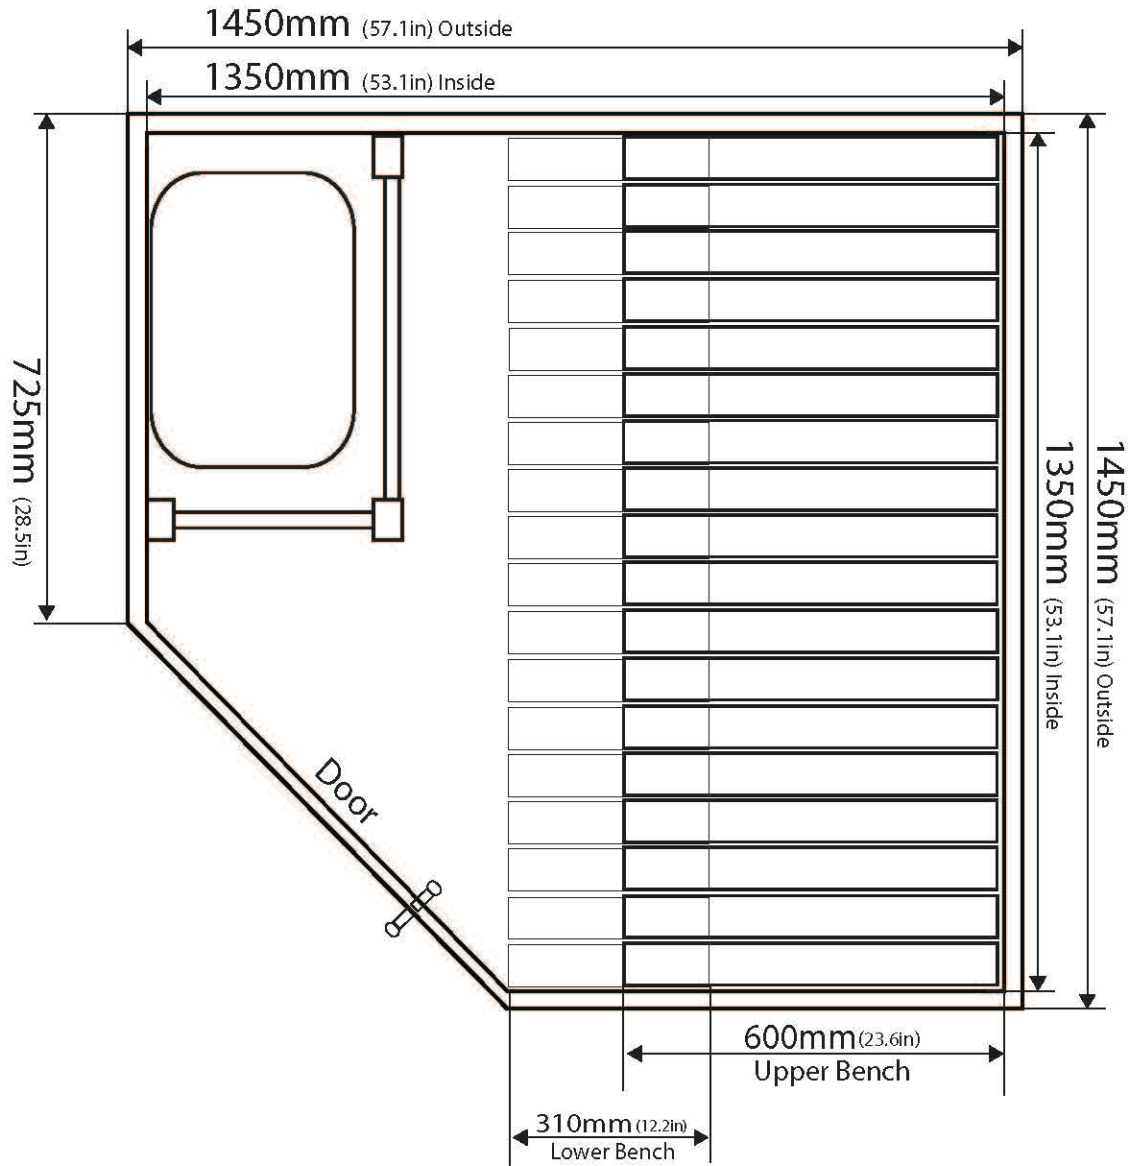

Sutton

Interior Height: 1980mm
Exterior Height: 2040mm